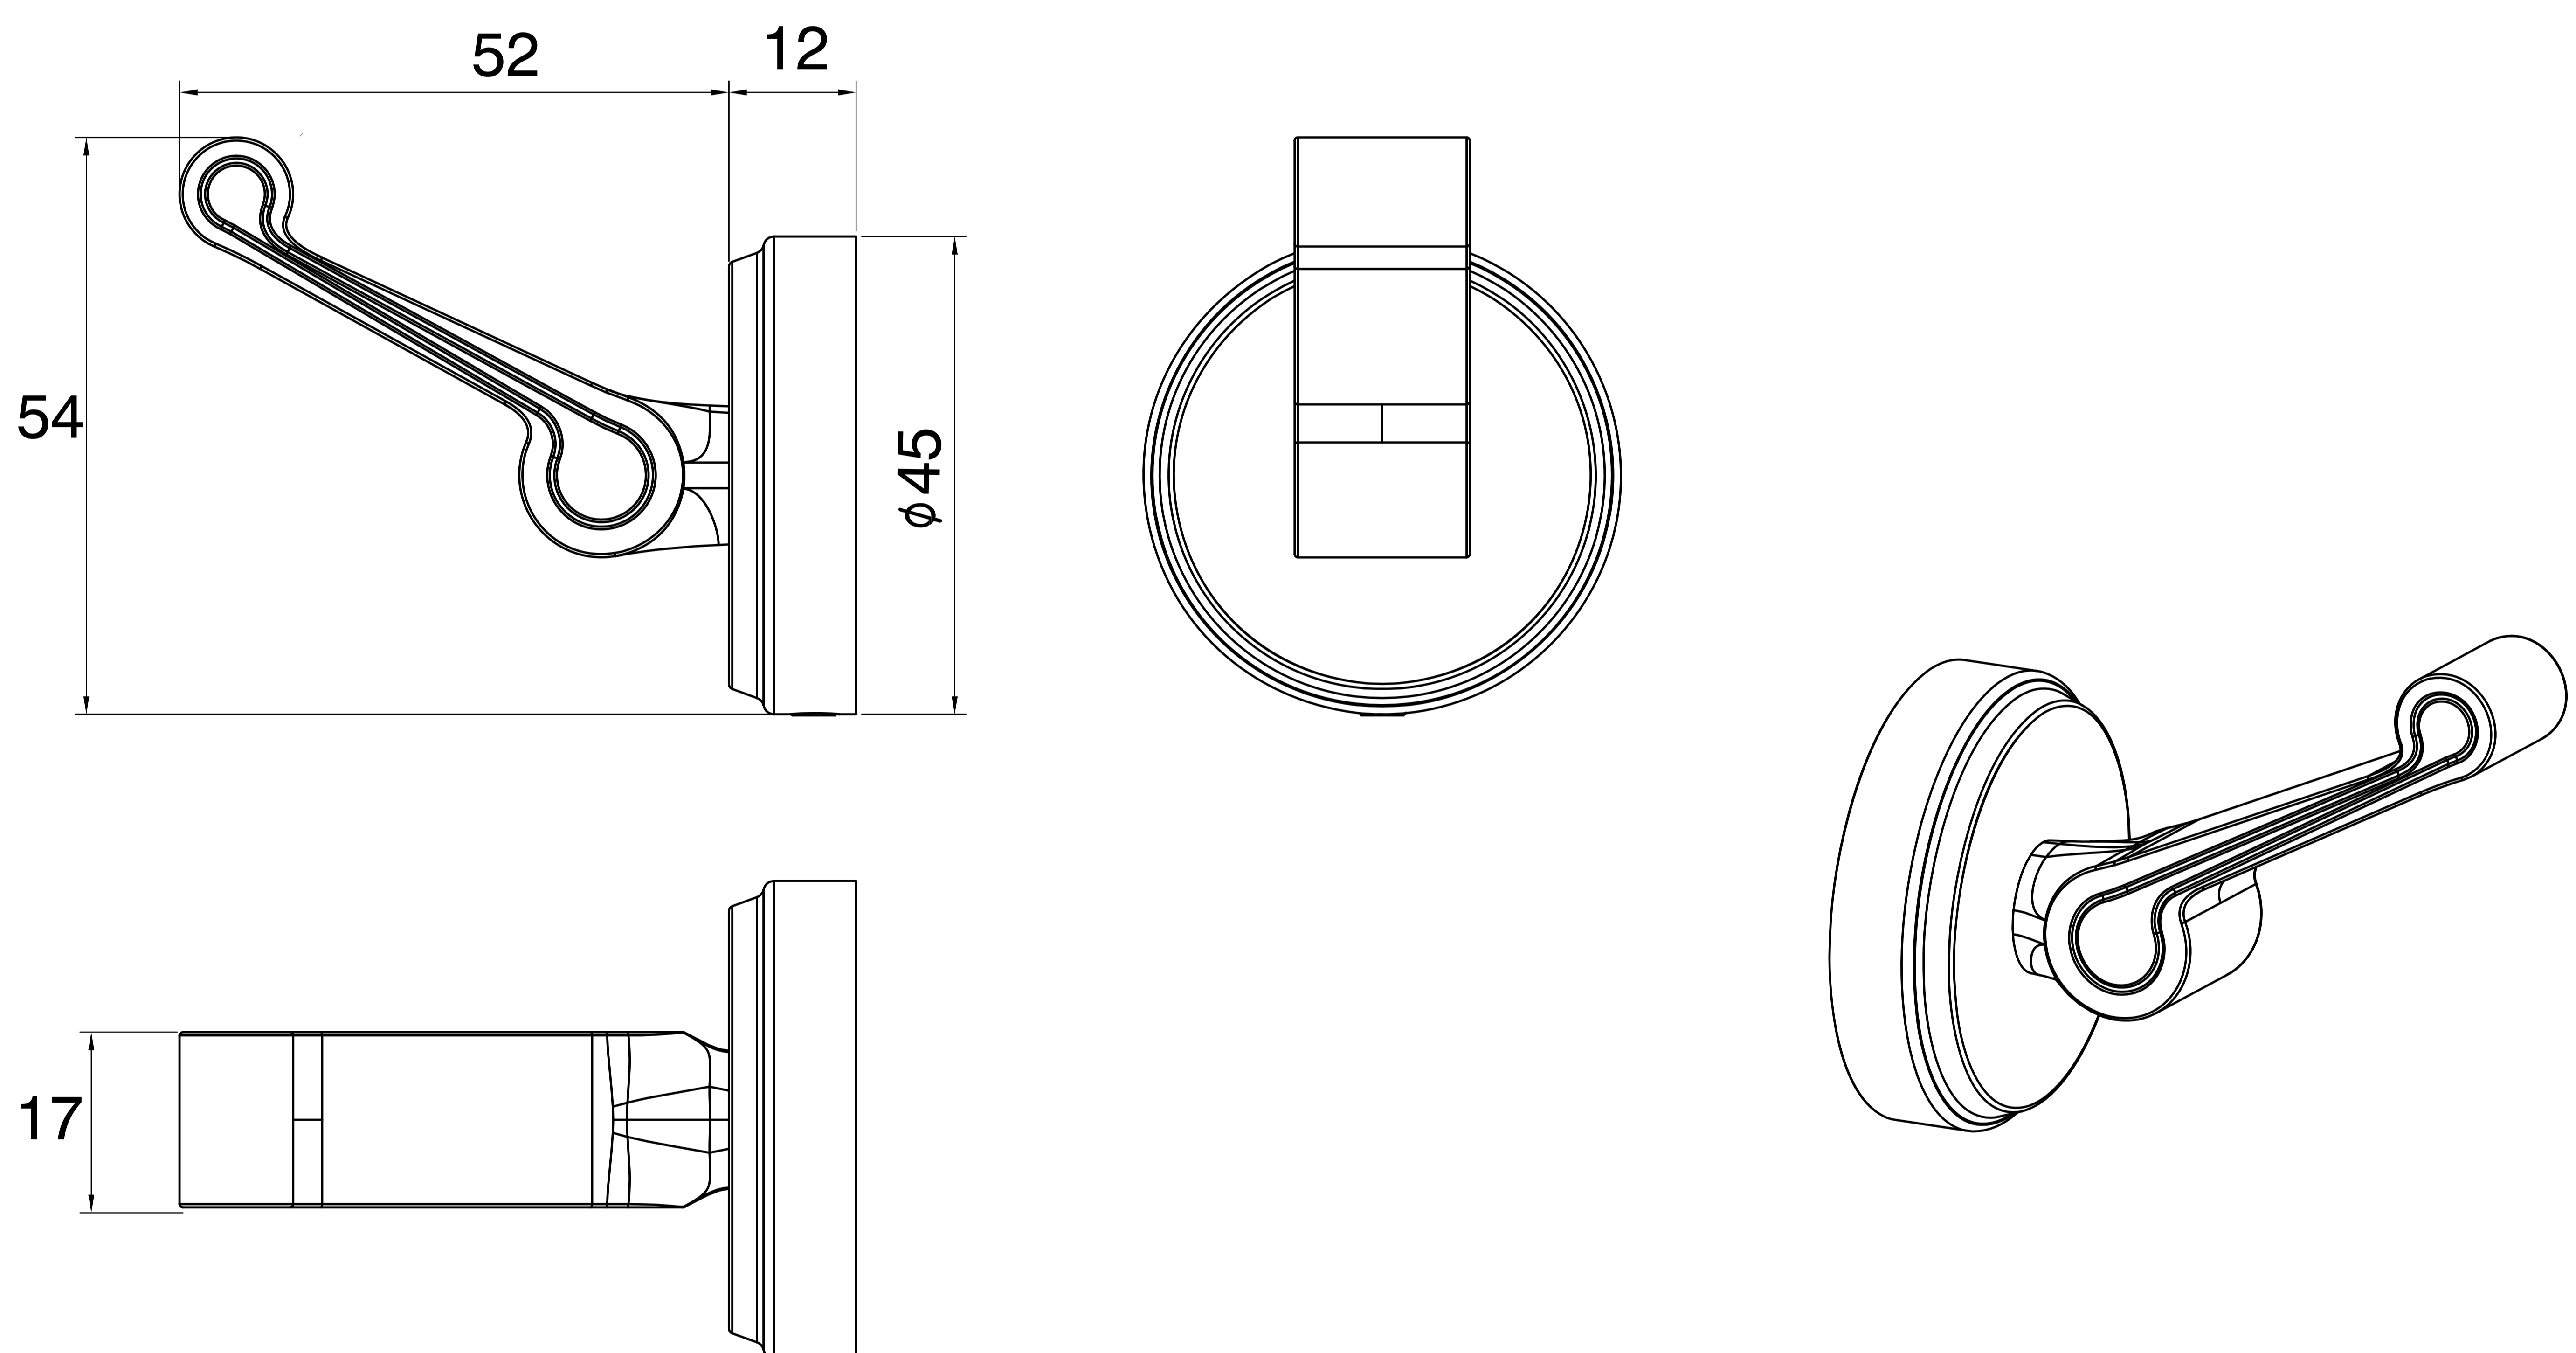

# Robe Hook

Product Code : **2701**

## Technical Drawing

All dimension are in **mm**